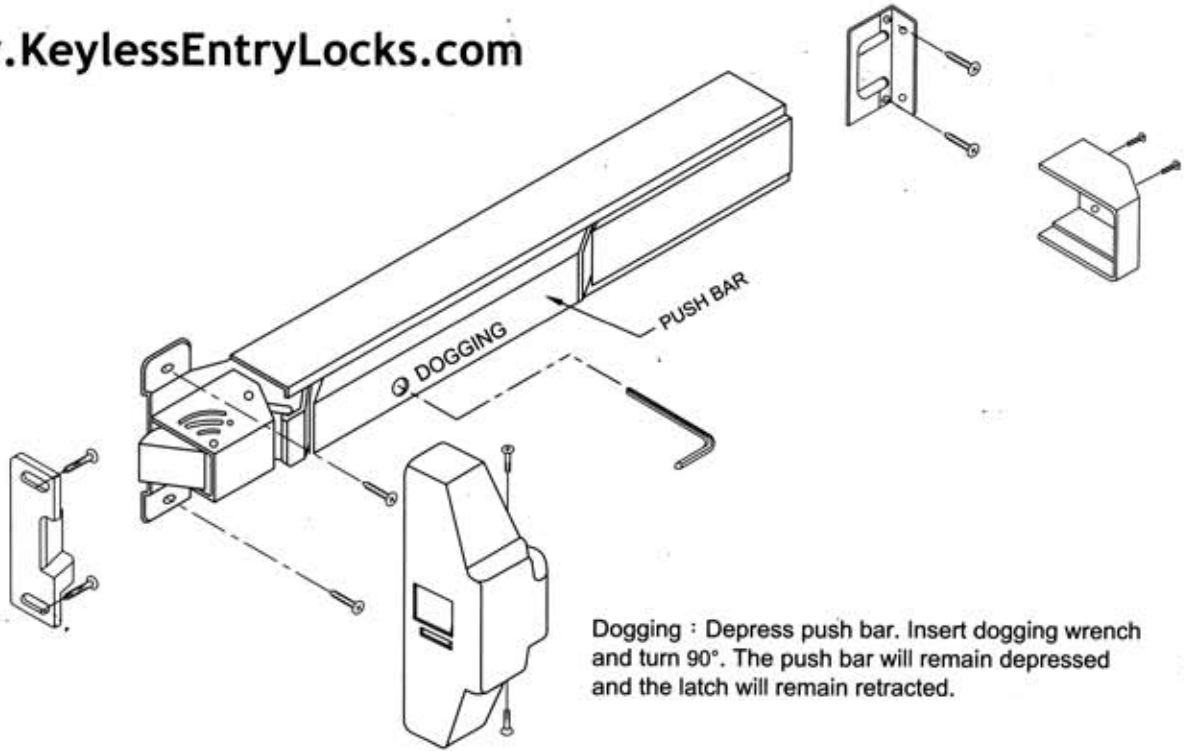

PD921R RIM TYPE SERIES EXIT DEVICE - REVERSIBLE INSTALLATION INSTRUCTIONS

LHR door shown, RHR door opposite

www.KeylessEntryLocks.com

Dogging : Depress push bar. Insert dogging wrench and turn 90°. The push bar will remain depressed and the latch will remain retracted.